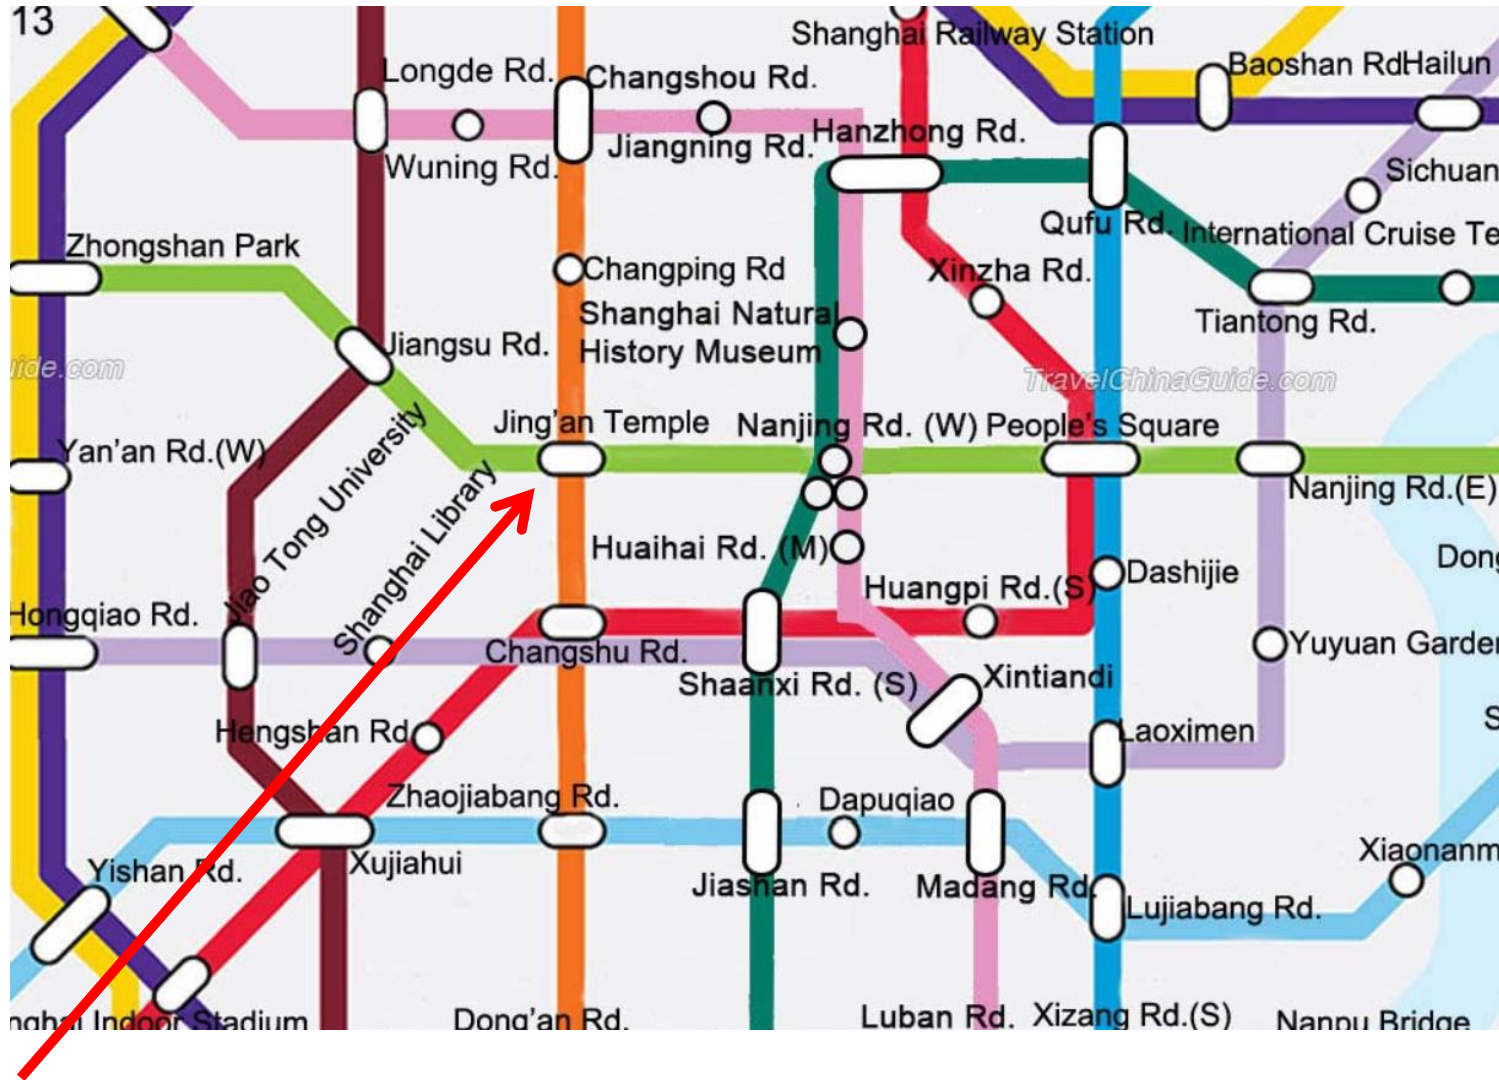

Shanghai International Exhibition Center 1000 Yan'an Road, 上海展览中心

address: 上海市静安区延安中路1000号

Metro: Jing'an Temple 静安寺,
Exit 7 (Line 2 and 7)

Metro, Exit 7

Yan'an Road

Expo Venue: Entrance

Shanghai International Exhibition Center 1000 Yan'an Road, 200040 Shanghai, China

Metro: Jing'an Temple 静安寺, Exit 7 (Line 2 and 7)

Exhibition Venue:

Shanghai International
Exhibition Center
1000 Yan'an Road

上海展览中心

上海市静安区延安中路1000号